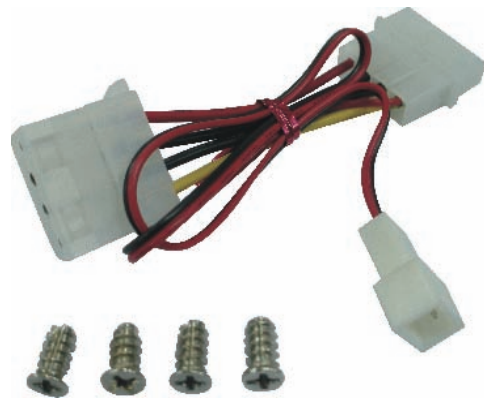

MegaFlow 200

Blue LED

Silent Fan

HIGH
PERFORMANCE

SILENT

30,000 HRS

■ R4-LUS-07AB-GP

Features

- High air flow for maximum cooling performance
- Quiet operation with low RPM
- Compatible with CM Storm Sniper chassis
- RoHS compliance for protecting the environment

Specifications

Dimension	200 x 200 x 30 mm
Speed	700 RPM
Air Flow	110 CFM
Air Pressure	0.595 mm H ₂ O
Noise	19 dBA
Bearing Type	Sleeve Bearing
Life	30,000 hrs
Rated Voltage	12 VDC
Current	0.16 A (Max 0.28 A)
Power Consumption	3.36 W
Weight	266 g
Connector	3 Pin
3 to 4 Pin Adapter	1 pcs
LED Color	Blue
Screw	4 pcs

Galleries

Front View

Accessories

Application

- **Cosmo S**
- **HAF 932**
- **ATCS 840**
- **HAF 922**
- **CM Storm Sniper**

Packaging Information

EAN Code	4719512014462
UPC Code	884102004018
Carton Size	560x340x355mm
Units/Carton	12
Cartons/Pallet	36
Units/Pallet	432
Pallets/20"Container	10
Units/20"Container	4320
Pallets/40"Container	20
Units/40"Container	8640